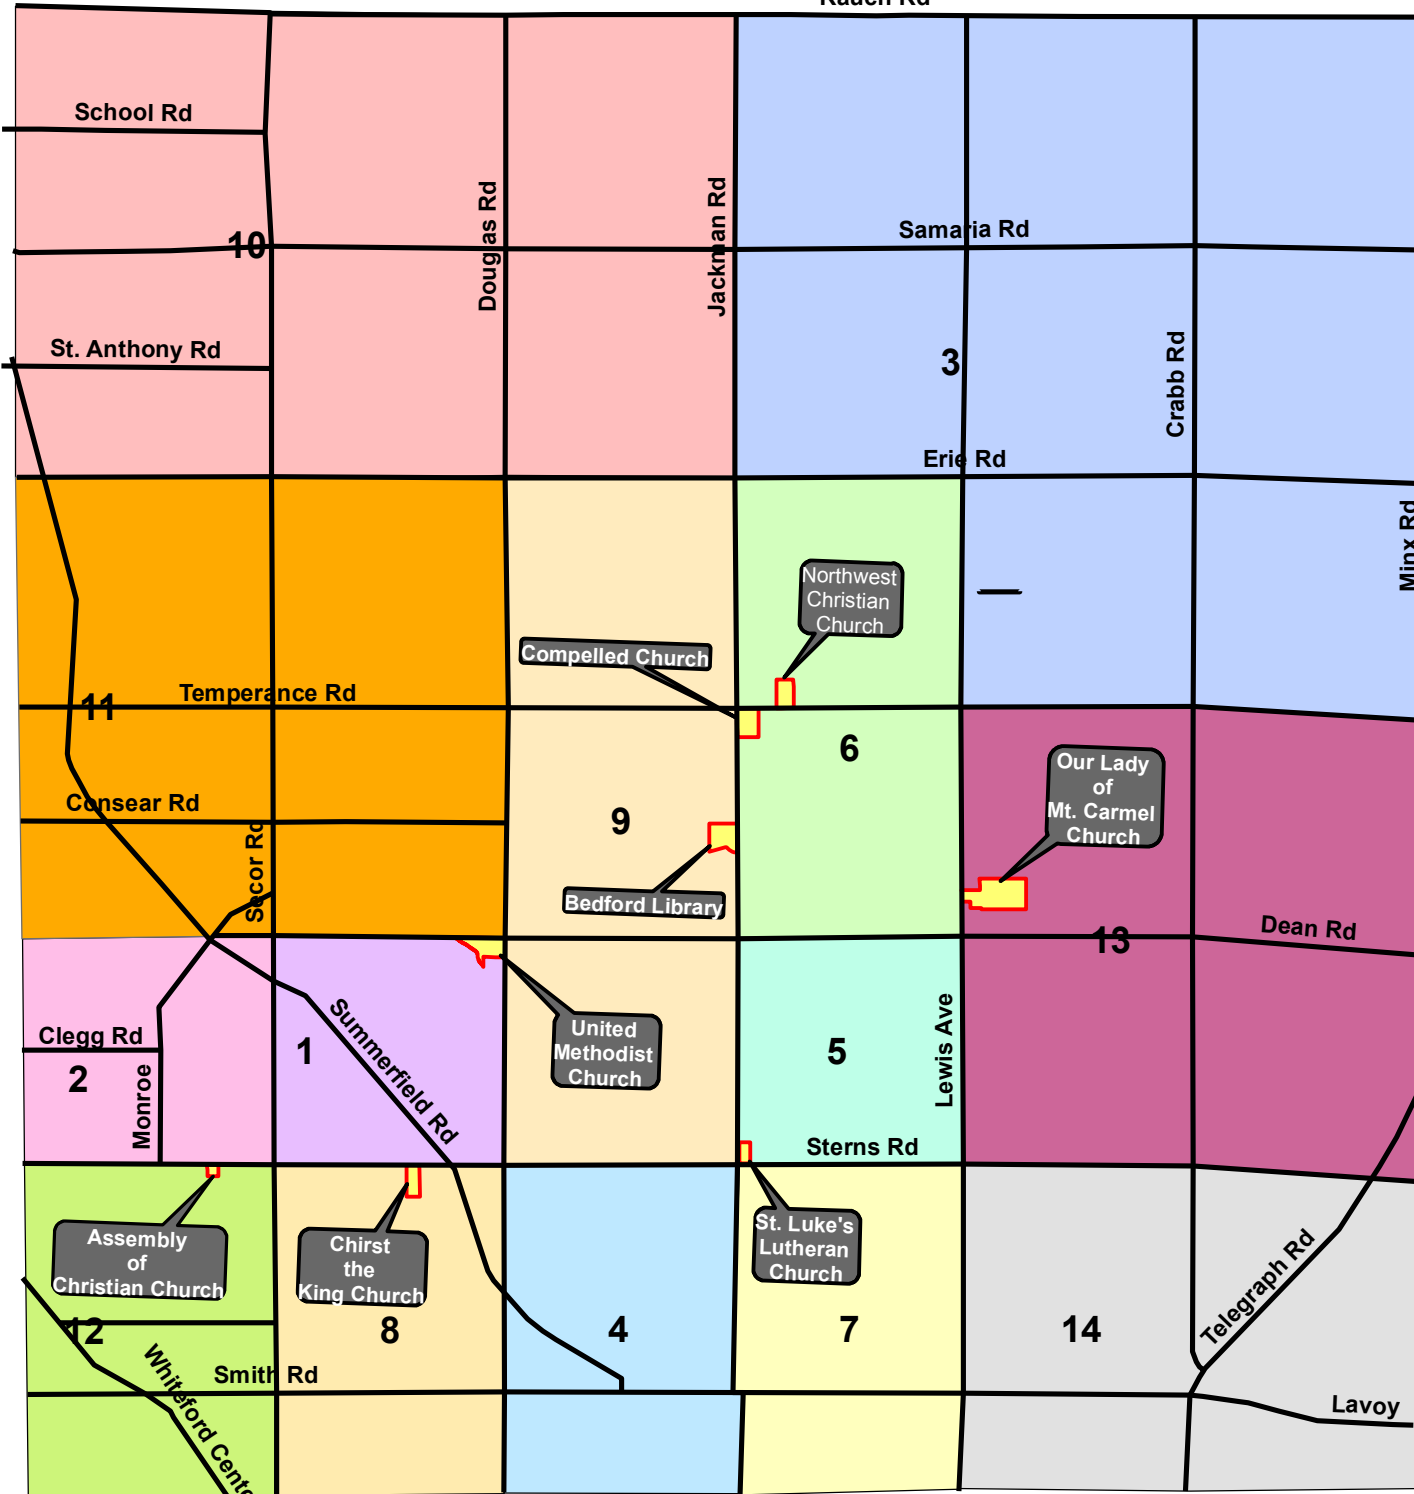

Rauch Rd

WHERE DO YOU VOTE?

Bedford Township Precinct Map

- Our Lady of Mt. Carmel Church
8330 Lewis Avenue
Temperance, MI 48182
PRECINCTS 3 & 13
School Precinct A
- United Methodist Church
8165 Douglas
Lambertville, MI 48144
PRECINCTS 1, 2, & 11
School Precinct D
- Christ the King Church
2843 W. Sterns
Temperance, MI 48144
PRECINCT 8
School Precinct C
- St. Luke's Lutheran Church
1690 W. Sterns
Temperance, MI 48182
PRECINCTS 7 & 14
School Precinct E
- Assembly of Christian Church
3619 W. Sterns
Lambertville, MI 48144
PRECINCTS 12
School Precinct F
- Northwest Christian Church
1590 W. Temperance Rd.
Temperance, MI 48182
PRECINCTS 6 & 10
School Precincts H
- Bedford Library
8575 Jackman Rd
Temperance, MI 48182
PRECINCTS 4 & 9
School Precincts G
- Compelled Church
8970 Jackman Rd
Temperance, MI 48182
PRECINCTS 5
School Precinct B